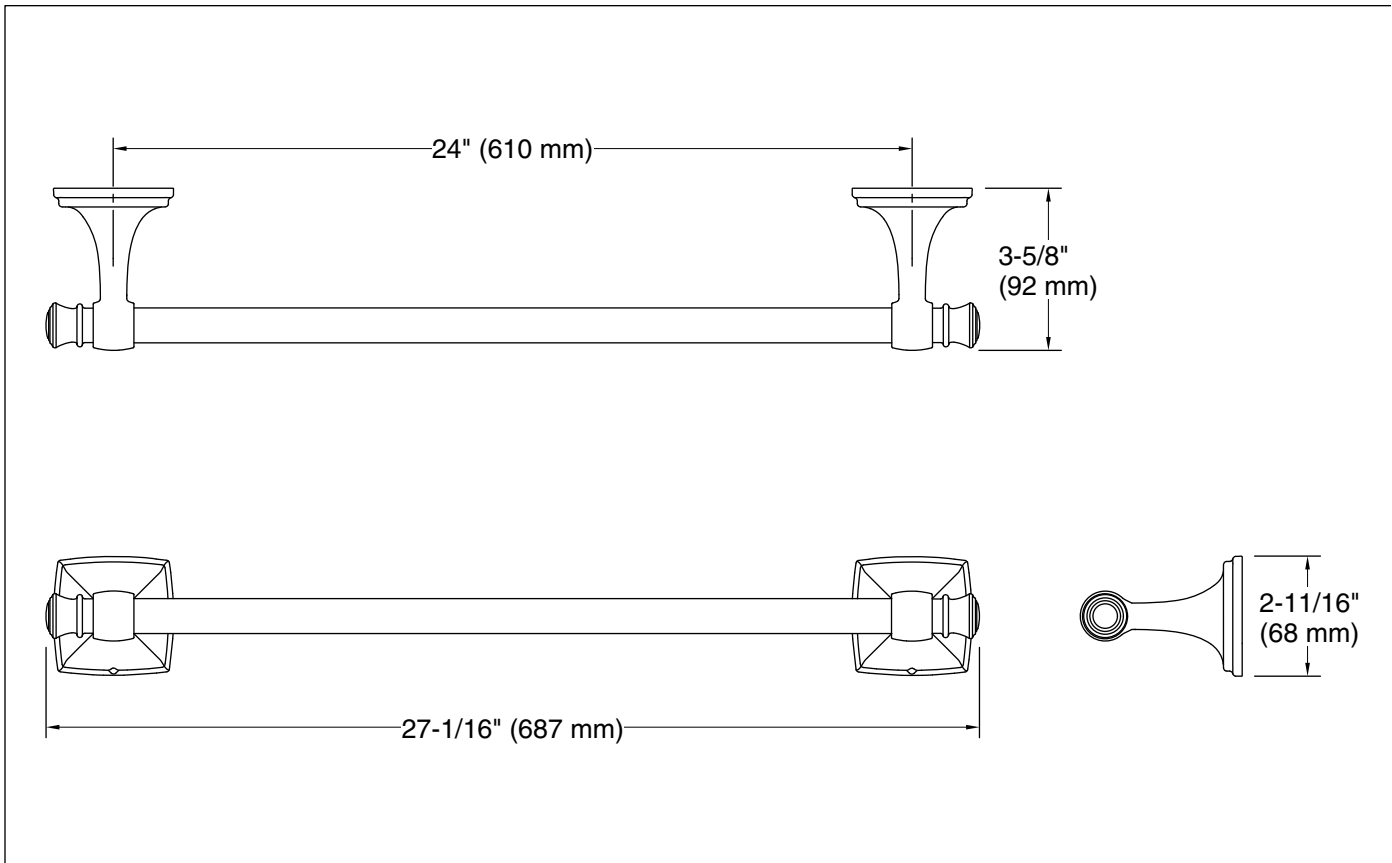

## Features

- 24" (610 mm) bar.
- Coordinates with transitional-style KOHLER® faucets and showering components.

## Technical Information

All product dimensions are nominal.

Installation Type: Wall-mount

Material: Zinc, Stainless Steel